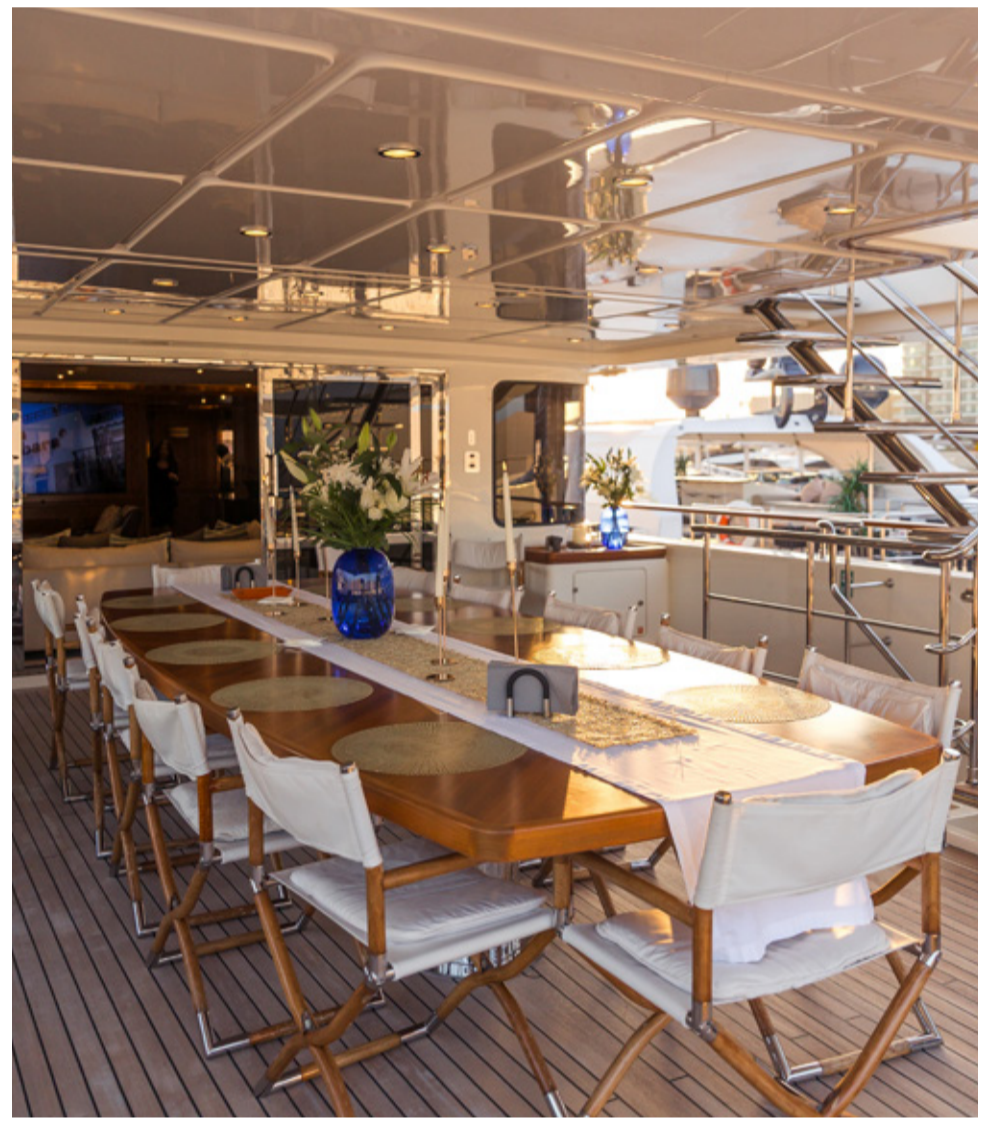

Behike

43M TRI-DECK SUPER YACHT

At an impressive 43-metre, **Behike** represents the pinnacle of super yacht luxury. With expansive decks, opulent interiors, and a jacuzzi overlooking the sea, this vessel is the ultimate choice for hosting unforgettable events or enjoying a private escape.